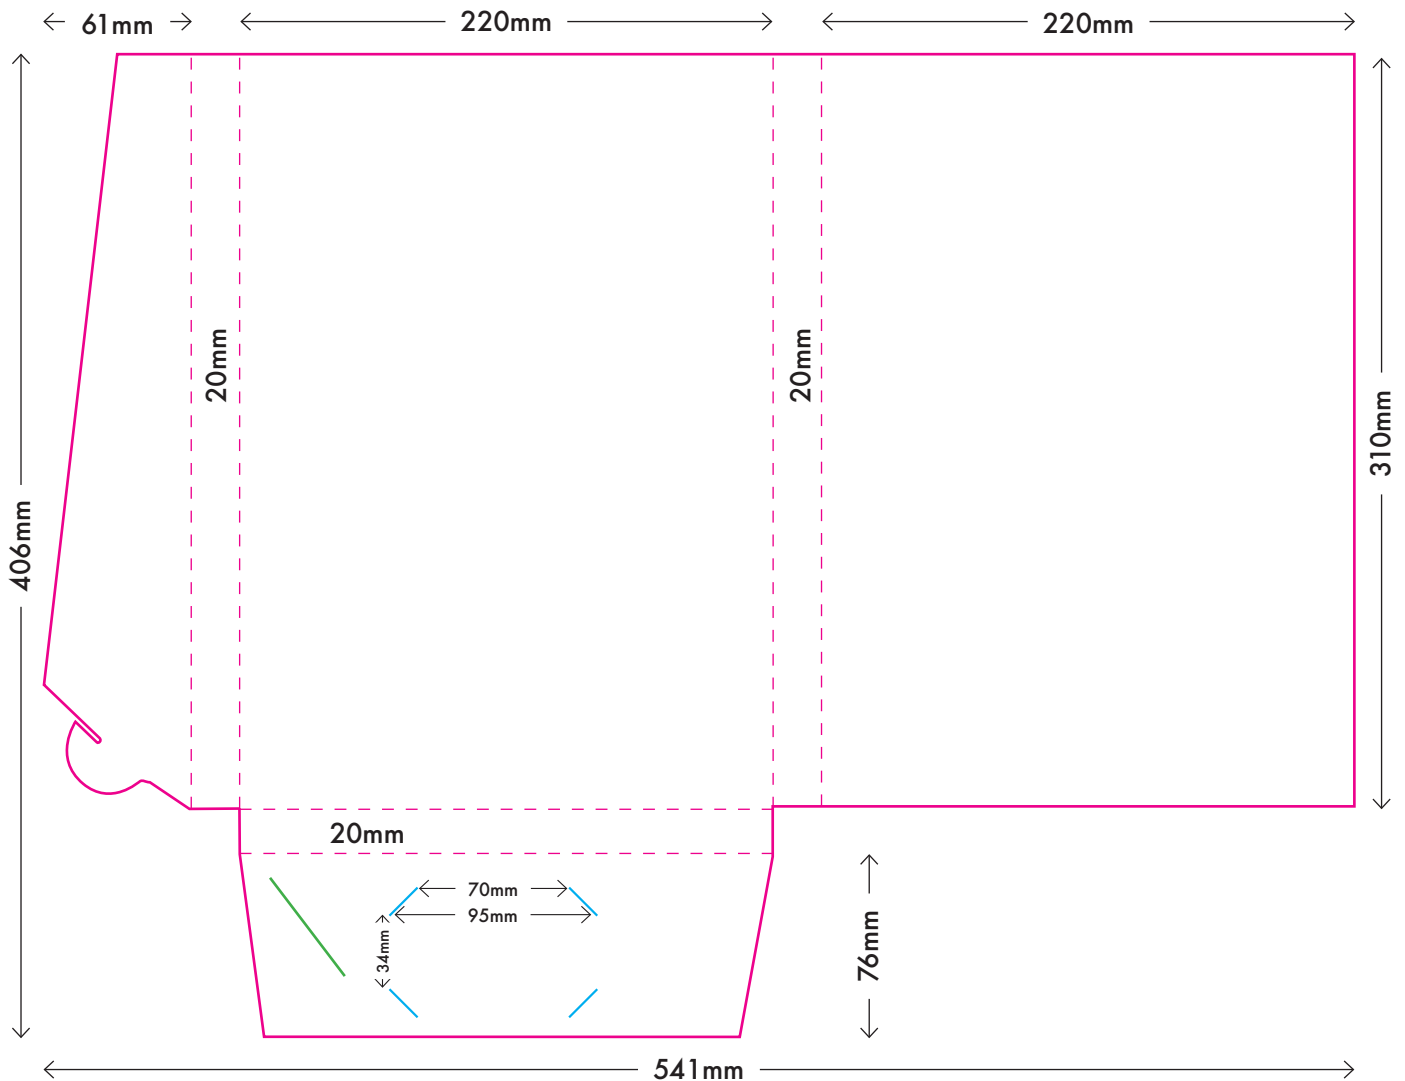

A4 Portrait - Style O

20mm Gusset
Folded size: 220mm x 310mm

 Trim Line  Folds  Locking tab slit  Business card slits

This is a visual representation. It is not true to size, and is not to be used to set up artwork.