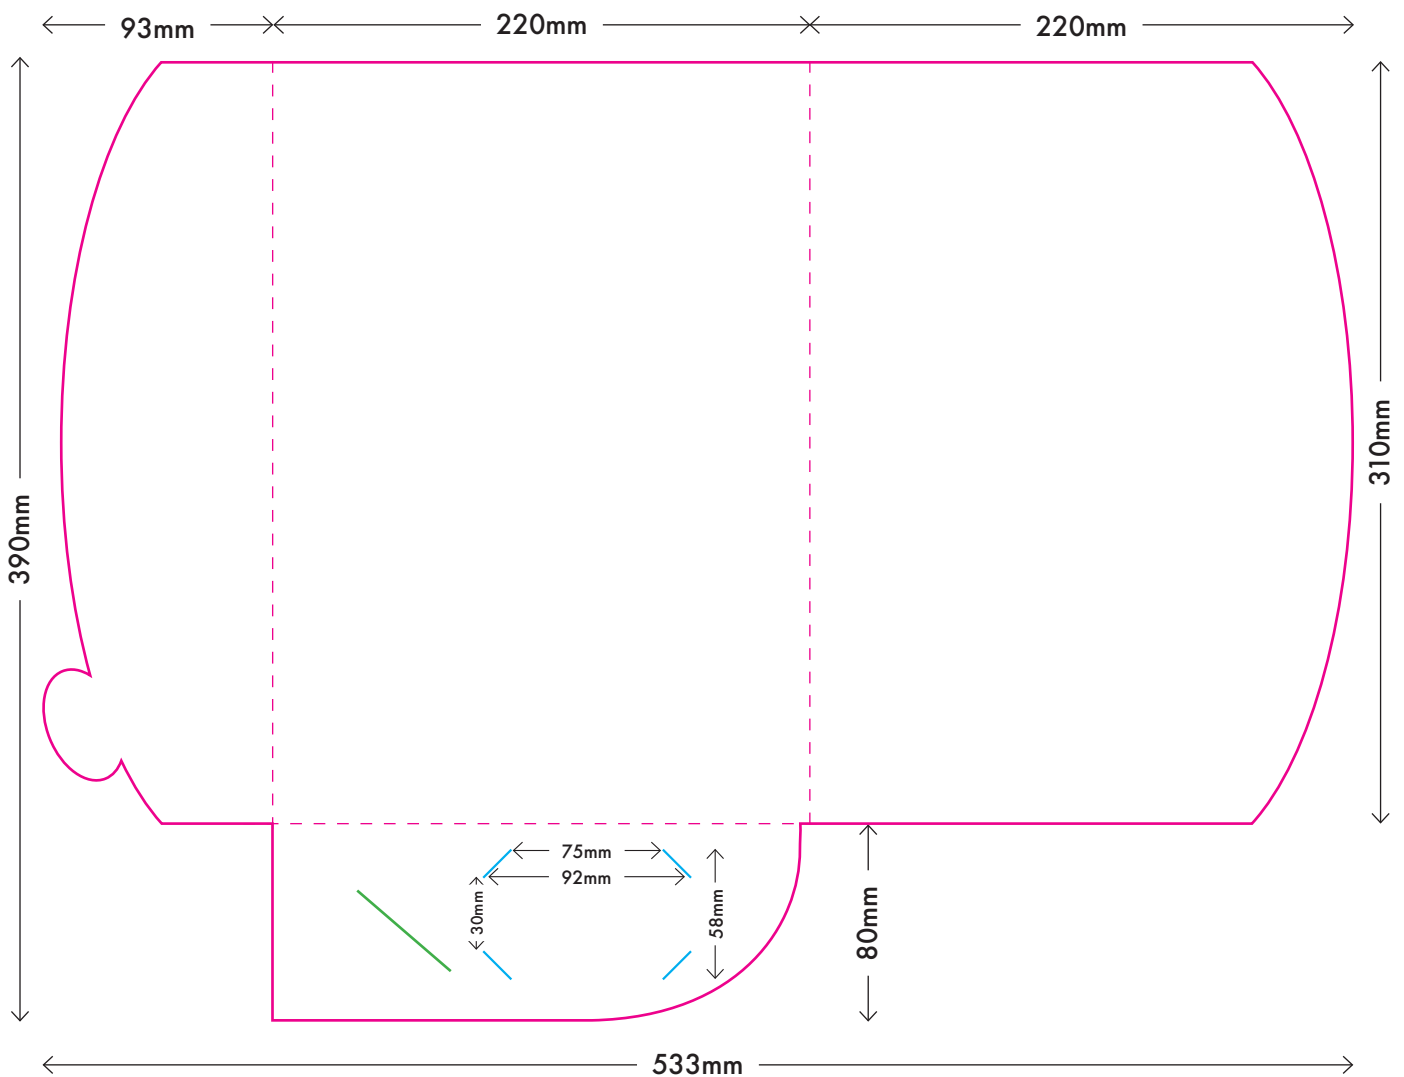

# A4 Portrait - Style M

Folded size: 220mm x 310mm

Trim Line

Folds

Locking tab slit

Business card slits

This is a visual representation. It is not true to size, and is not to be used to set up artwork.

# A4 Portrait - Style N

Folded size: 220mm x 310mm

 Trim Line     Folds     Locking tab slit     Business card slits

This is a visual representation. It is not true to size, and is not to be used to set up artwork.