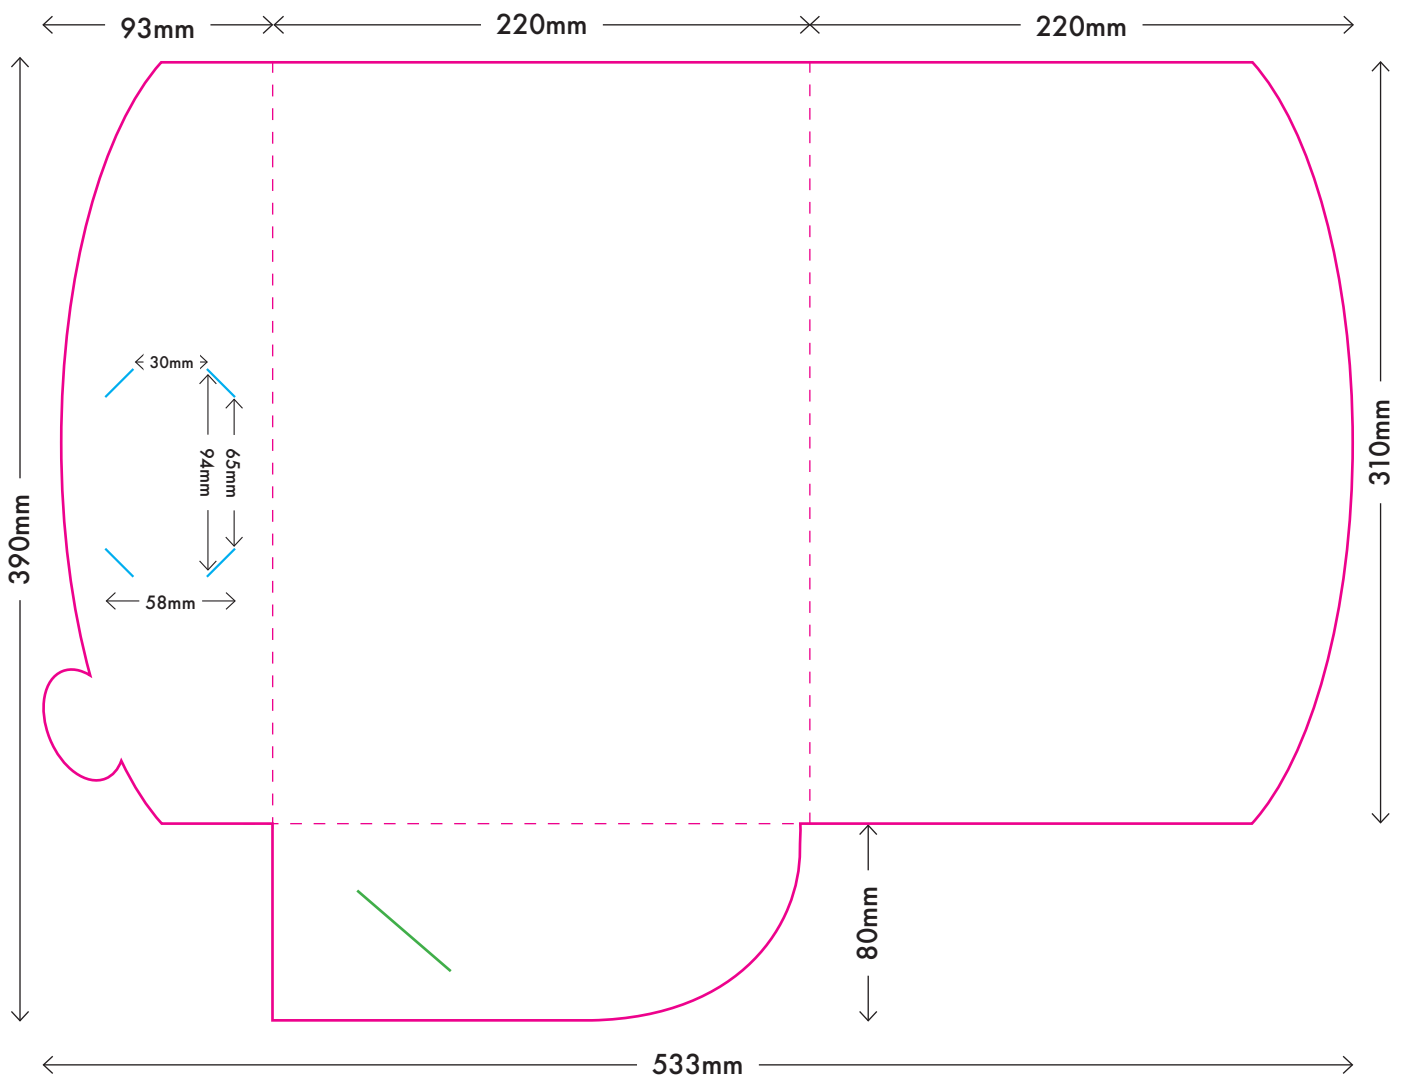

# A4 Portrait - Style M

Folded size: 220mm x 310mm

Trim Line

Folds

Locking tab slit

Business card slits

This is a visual representation. It is not true to size, and is not to be used to set up artwork.

# A4 Portrait - Style N

Folded size: 220mm x 310mm

 Trim Line     Folds     Locking tab slit     Business card slits

This is a visual representation. It is not true to size, and is not to be used to set up artwork.