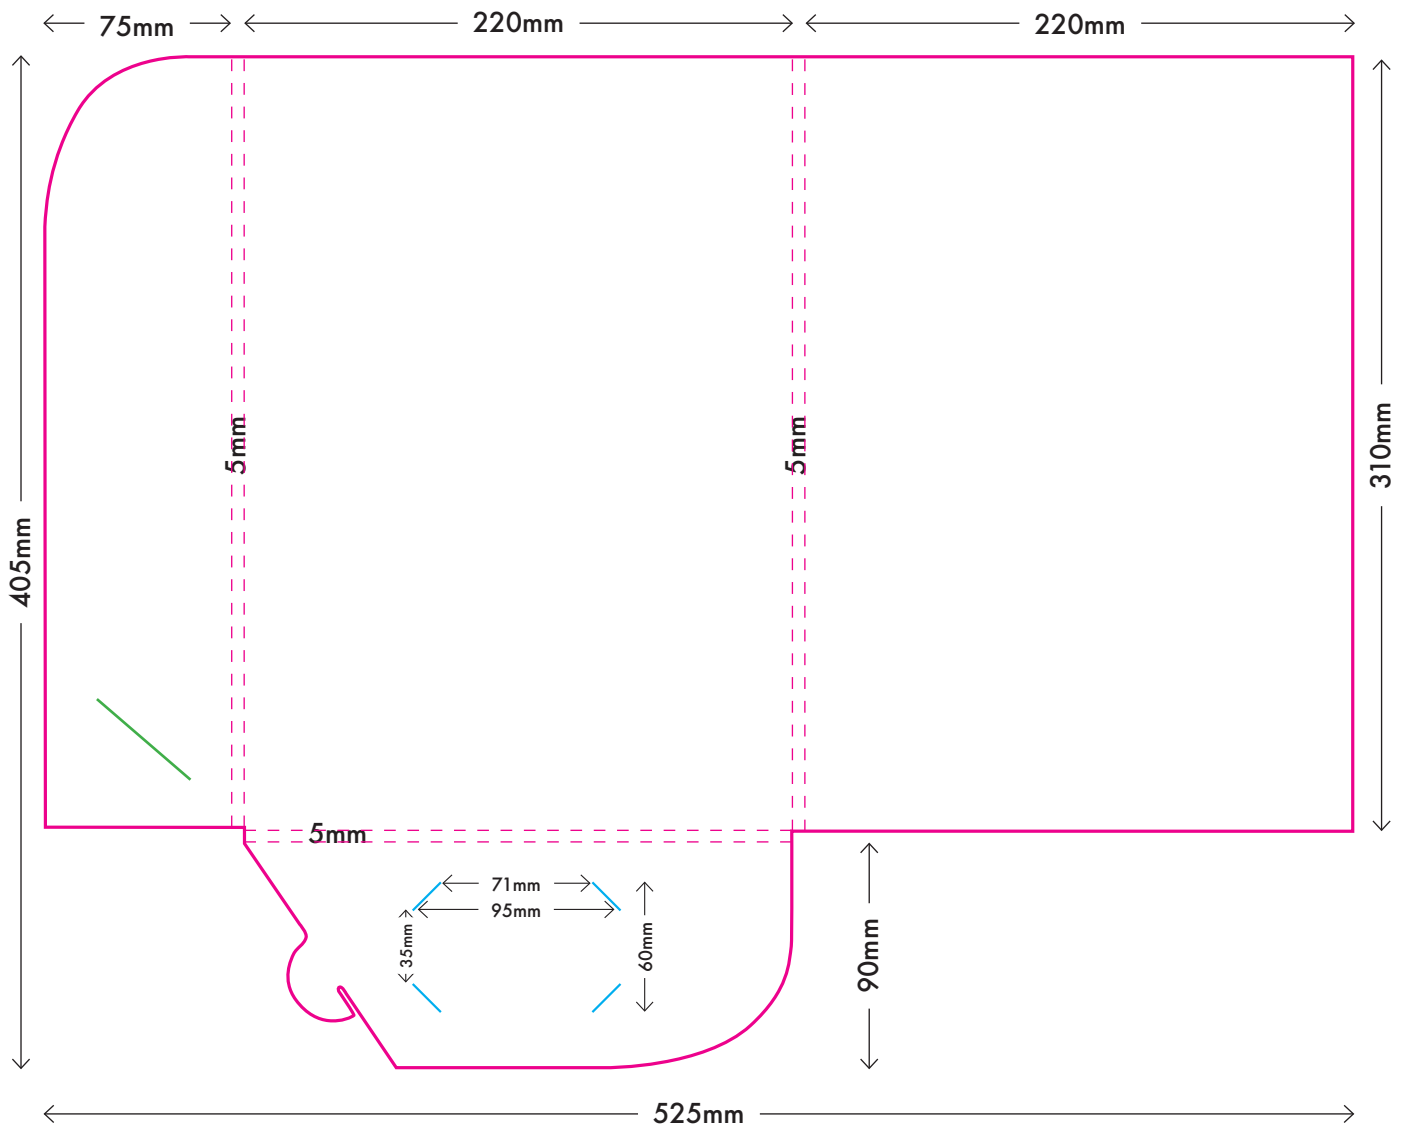

A4 Portrait - Style L

5mm Gusset

Folded size: 220mm x 310mm

Trim Line

Folds

Locking tab slit

Business card slits

This is a visual representation. It is not true to size, and is not to be used to set up artwork.