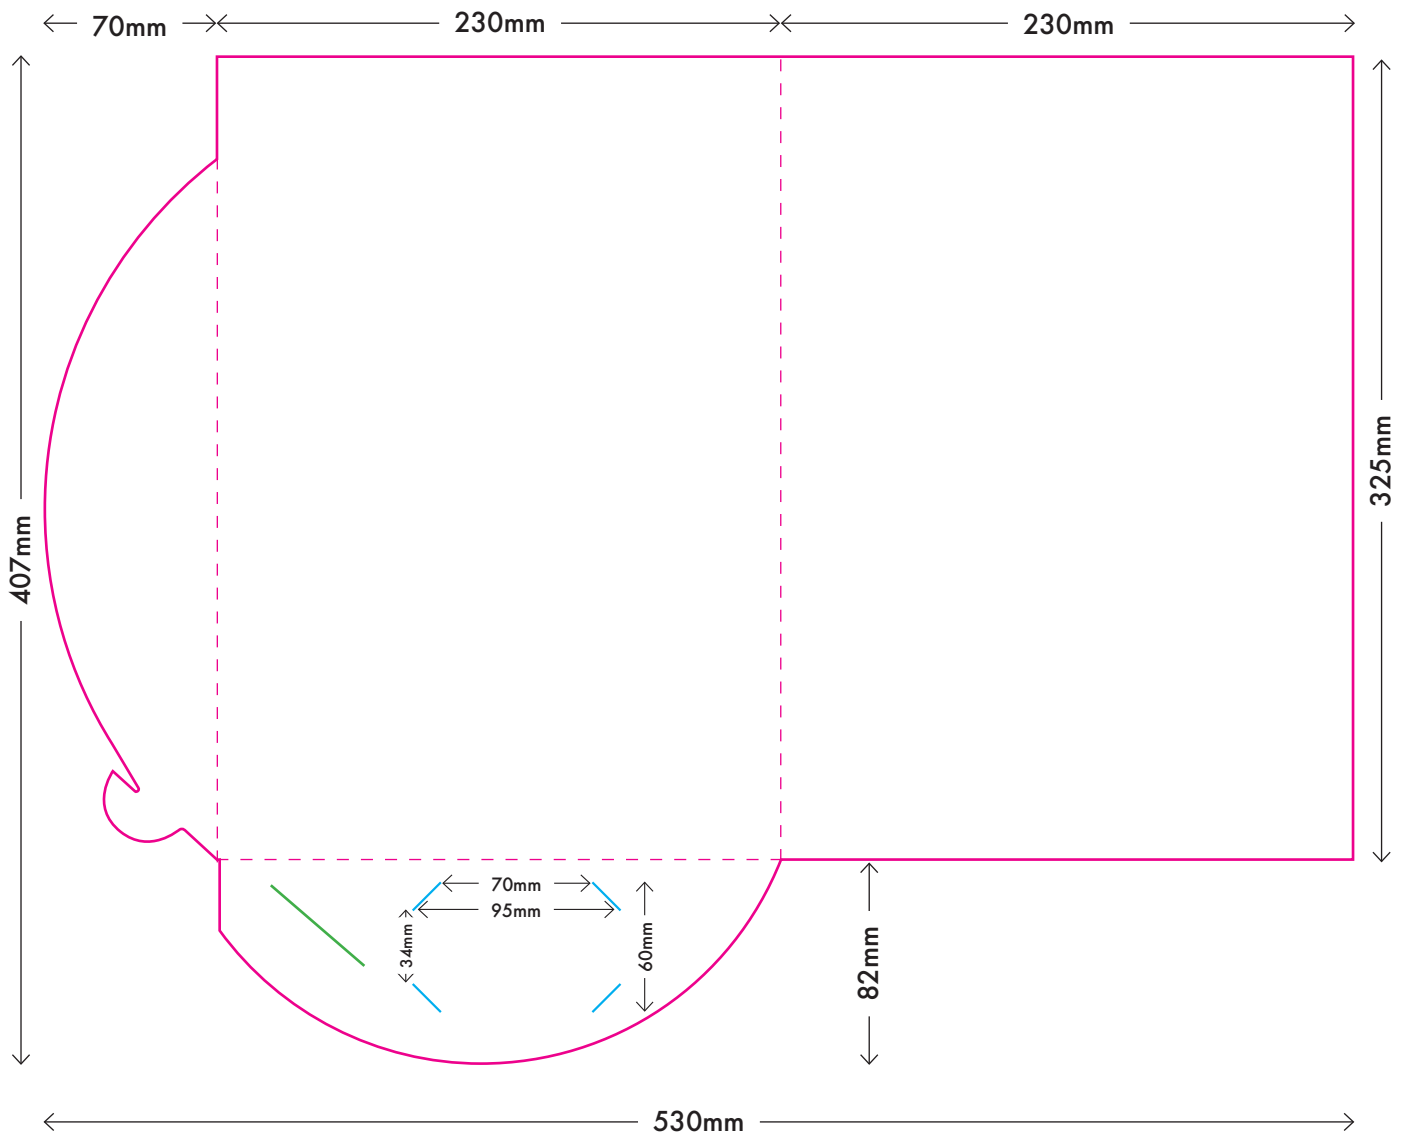

# A4 Portrait - Style K

Folded size: 230mm x 325mm

Trim Line

Folds

Locking tab slit

Business card slits

This is a visual representation. It is not true to size, and is not to be used to set up artwork.