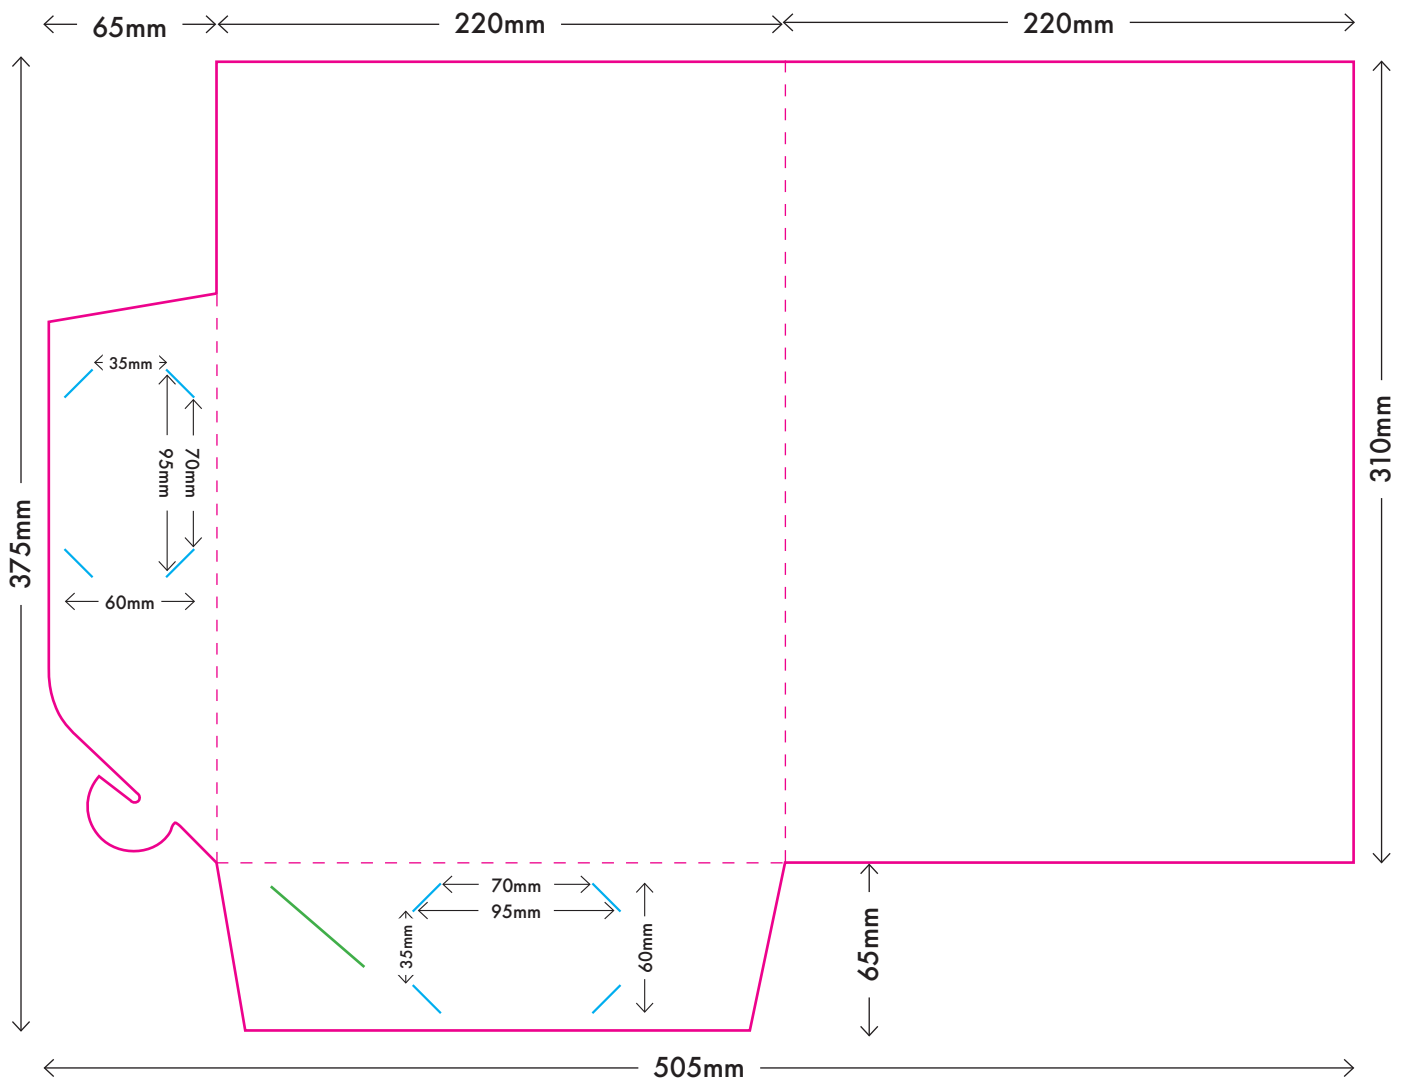

# A4 Portrait - Style J

Folded size: 220mm x 310mm

Trim Line

Folds

Locking tab slit

Business card slits

This is a visual representation. It is not true to size, and is not to be used to set up artwork.