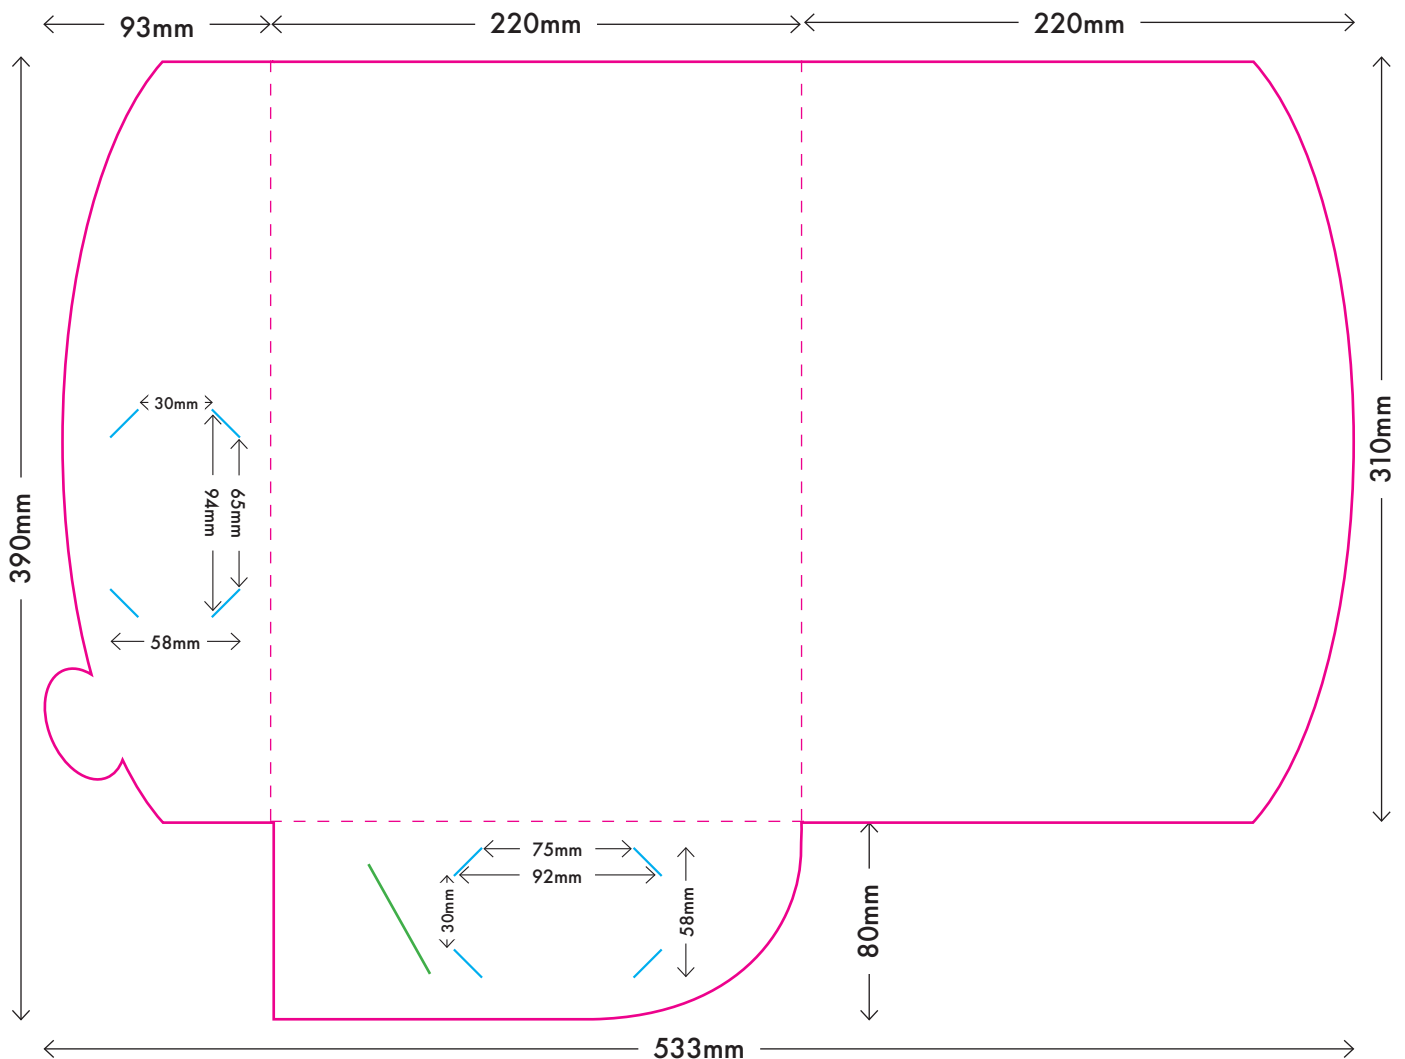

A4 Portrait - Style I

Folded size: 220mm x 310mm

Trim Line

Folds

Locking tab slit

Business card slits

This is a visual representation. It is not true to size, and is not to be used to set up artwork.