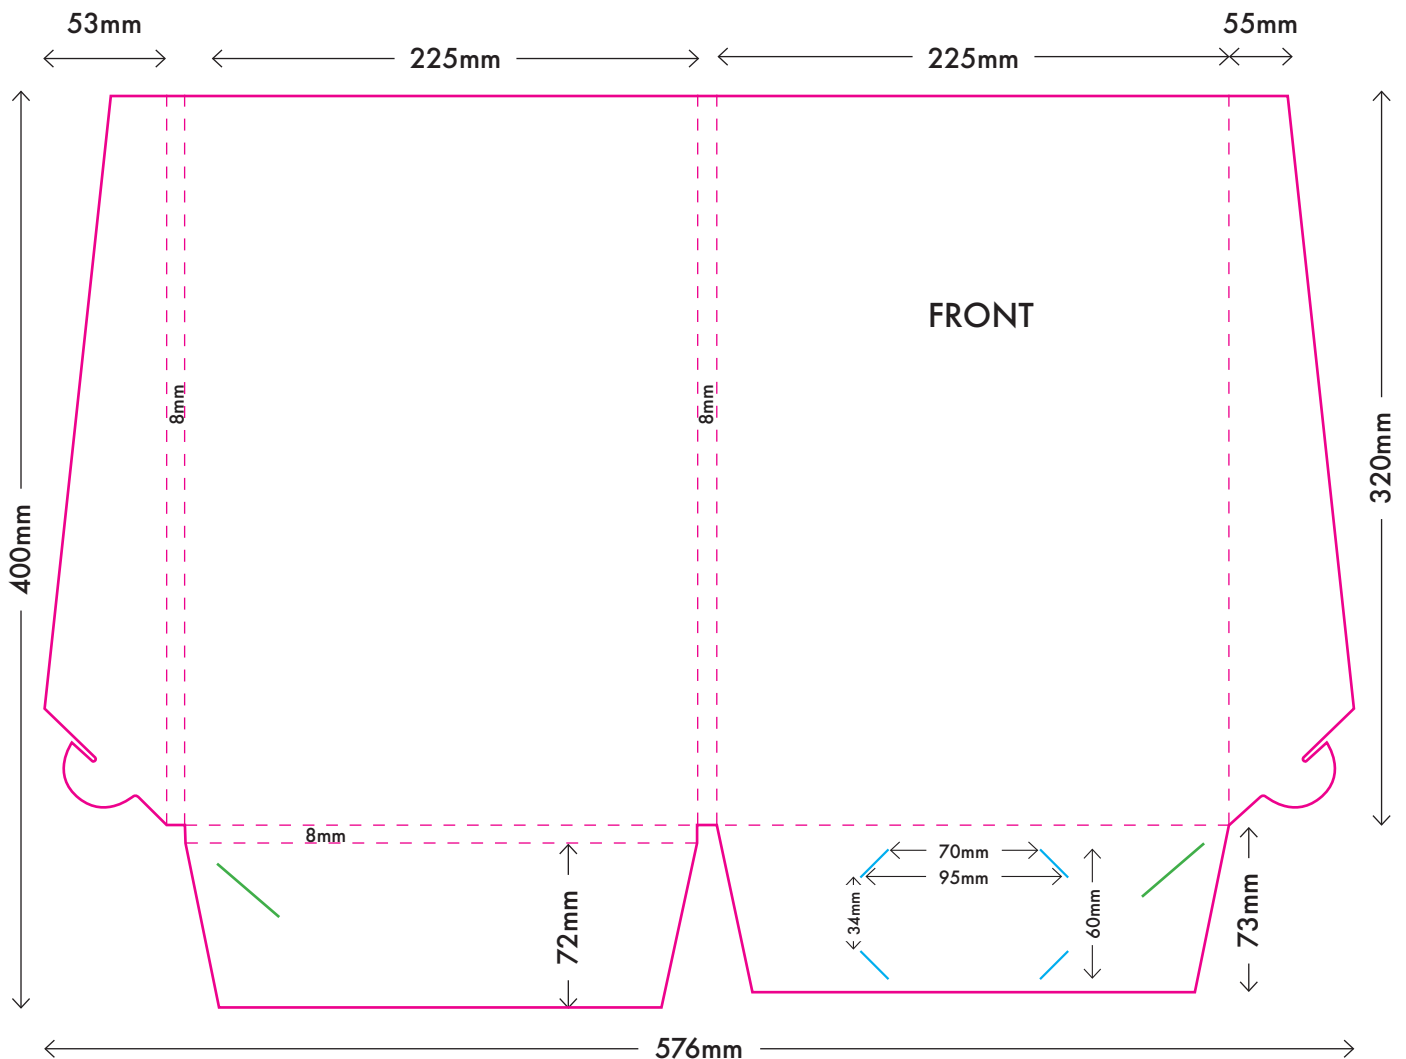

A4 Portrait - Style H

8mm Gusset x 1 pocket / Single gusset x 1 pocket
Folded size: 225mm x 320mm

 Trim Line  Folds  Locking tab slit  Business card slits

This is a visual representation. It is not true to size, and is not to be used to set up artwork.