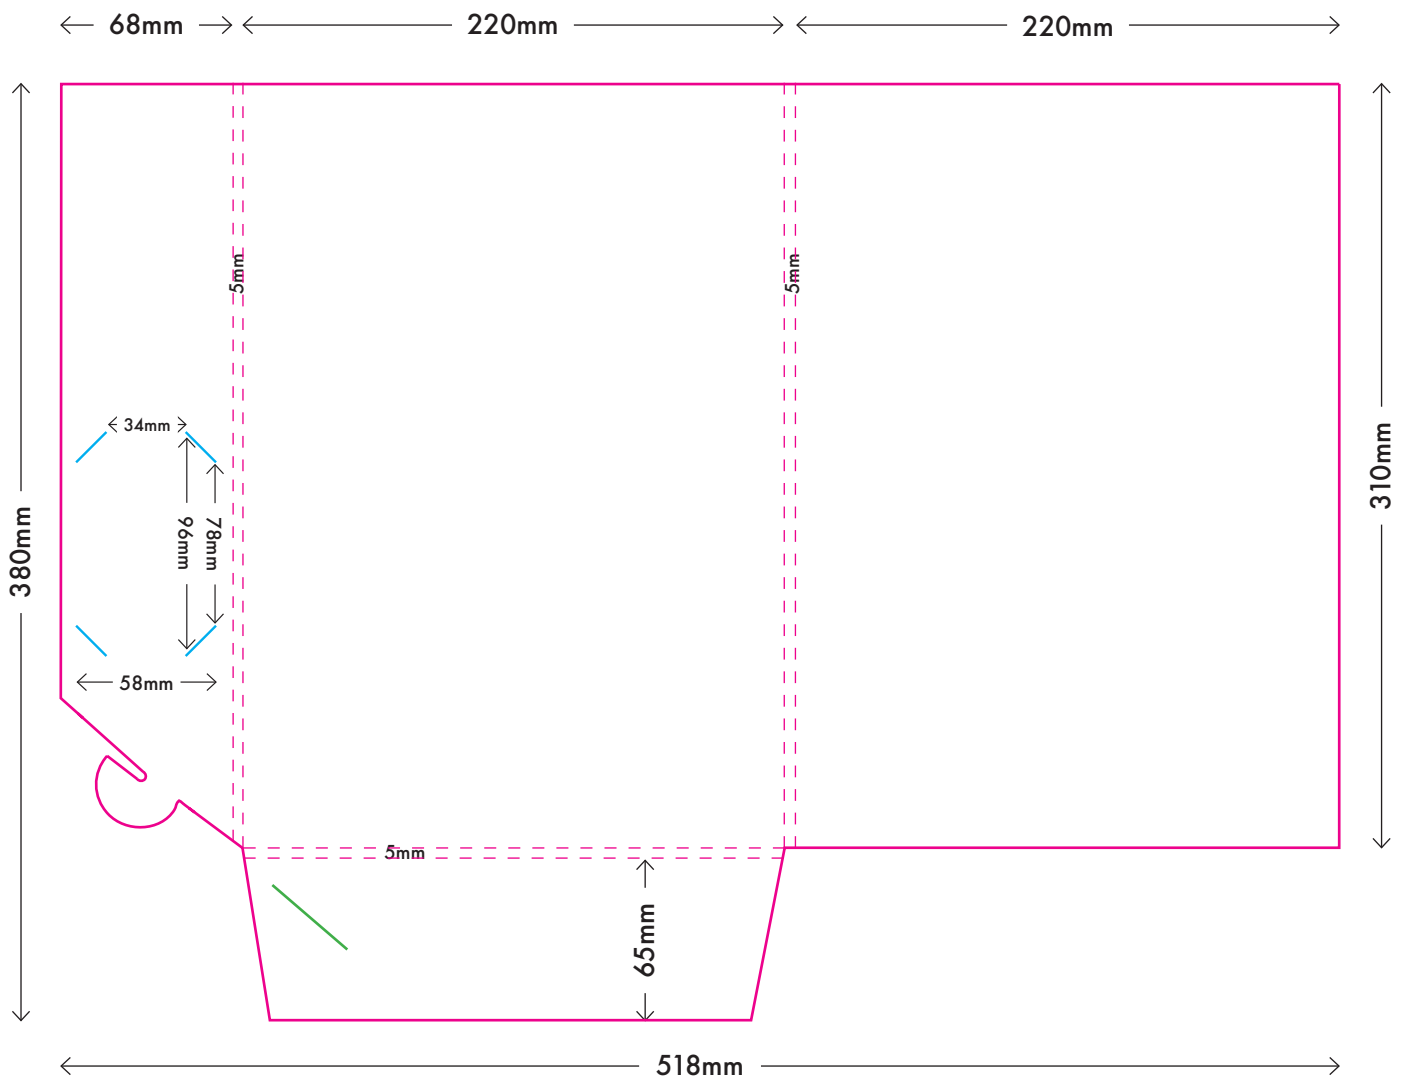

A4 Portrait - STYLE D

5mm Gusset

Folded size: 220mm x 310mm

Trim Line

Folds

Locking tab slit

Business card slits

This is a visual representation. It is not true to size, and is not to be used to set up artwork.