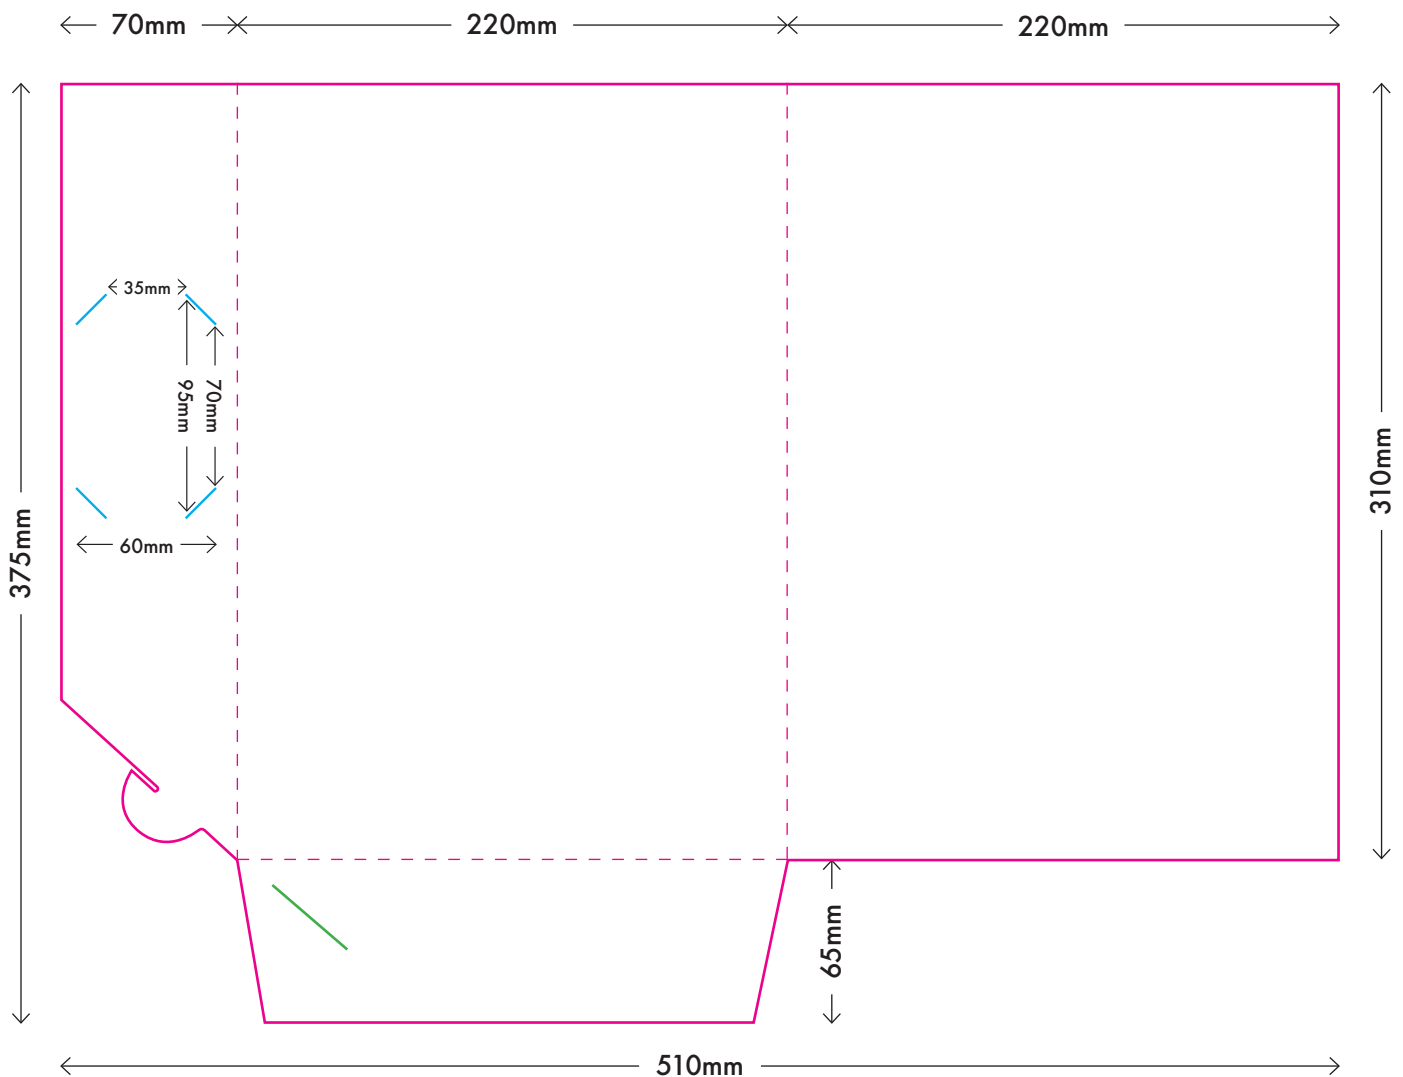

A4 Portrait - STYLE C

Folded size: 220mm x 310mm

 Trim Line  Folds  Locking tab slit  Business card slits

This is a visual representation. It is not true to size, and is not to be used to set up artwork.