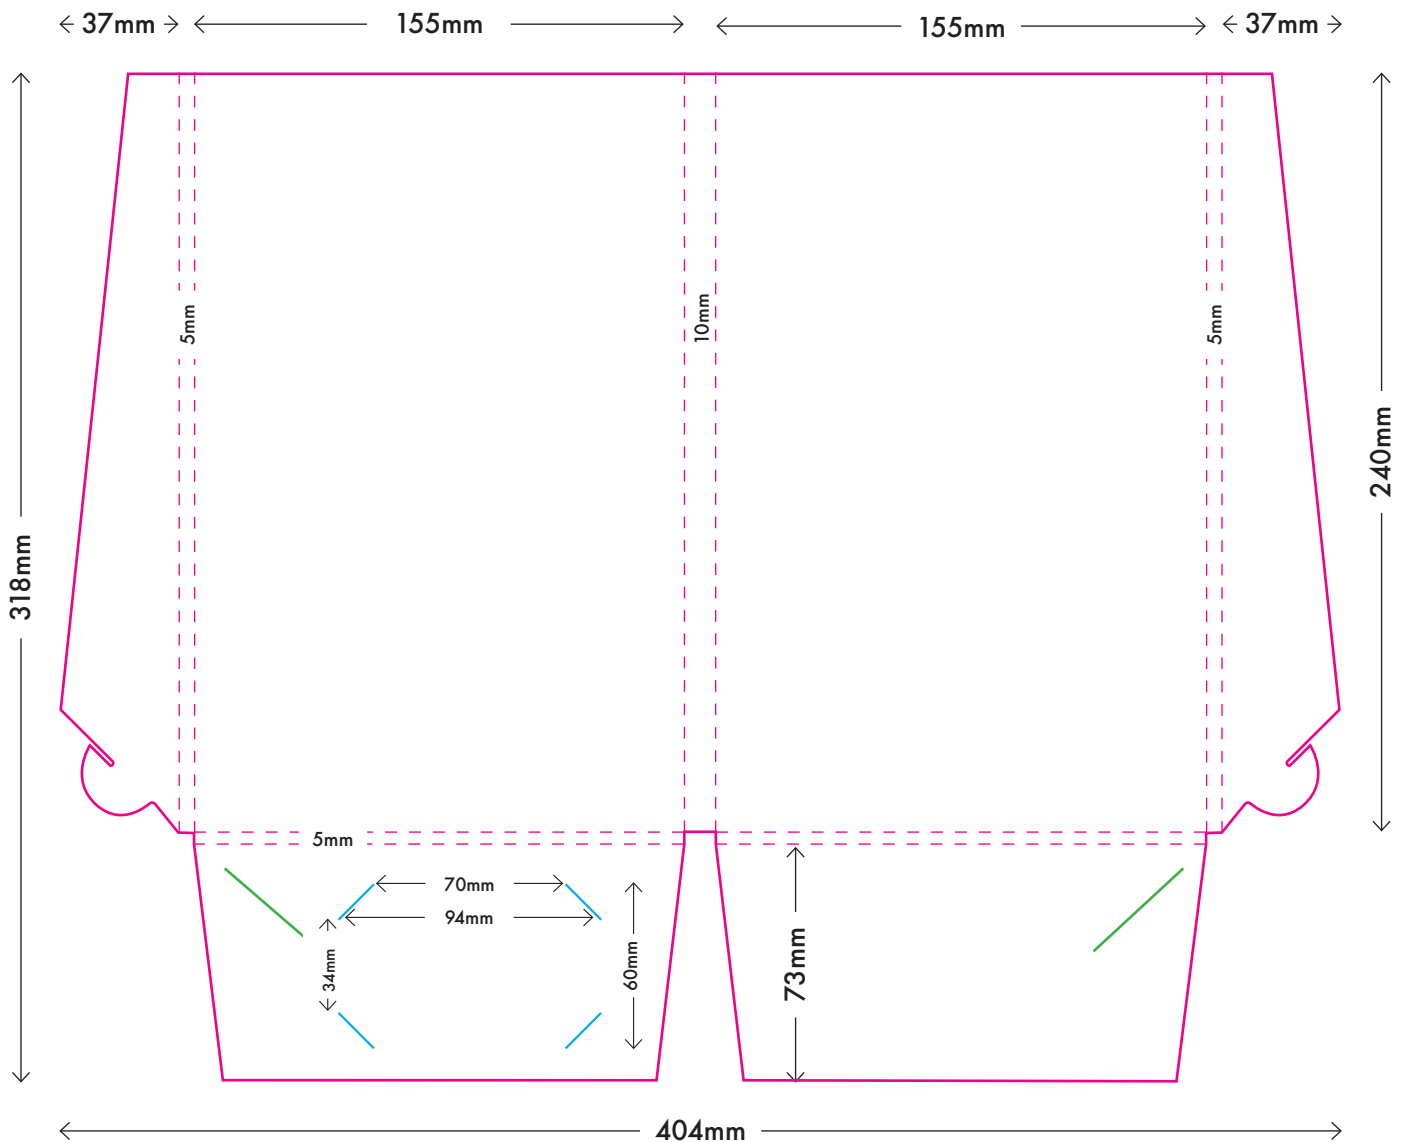

A5 Portrait - Style B

10mm Gusset - 5mm on pockets
Folded size: 155mm x 240mm

 Trim Line  Folds  Locking tab slit  Business card slits

This is a visual representation. It is not true to size, and is not to be used to set up artwork.