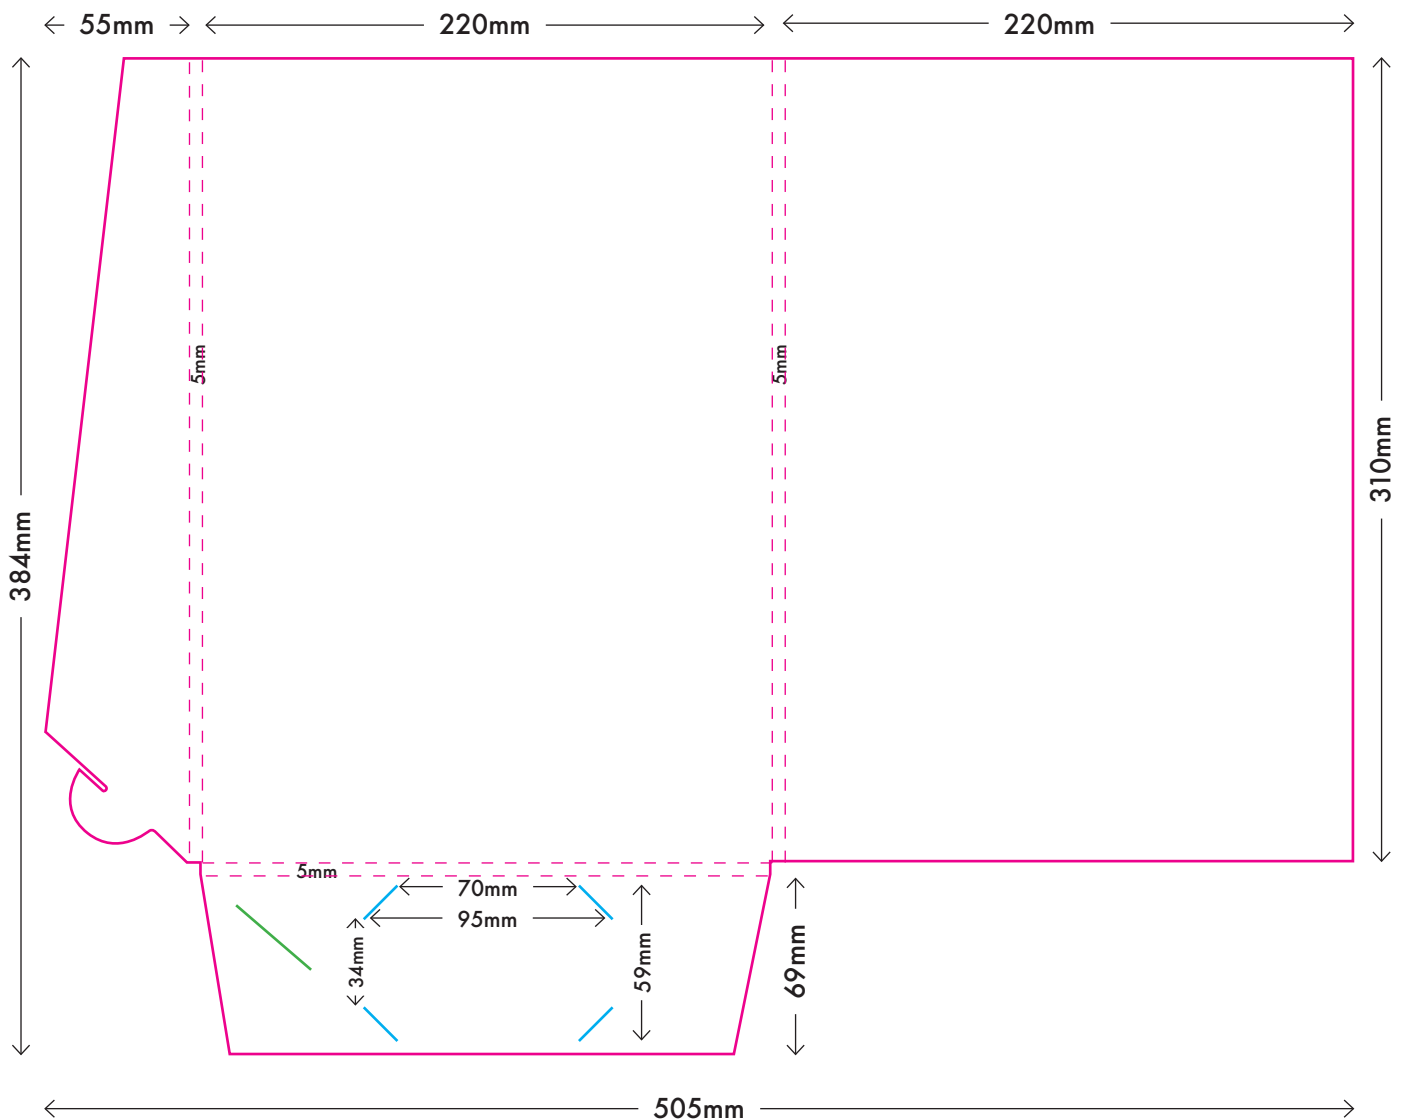

A4 Standard Double Gusset

5mm Gusset

Folded size: 220mm x 310mm

Trim Line

Folds

Locking tab slit

Business card slits

This is a visual representation. It is not true to size, and is not to be used to set up artwork.