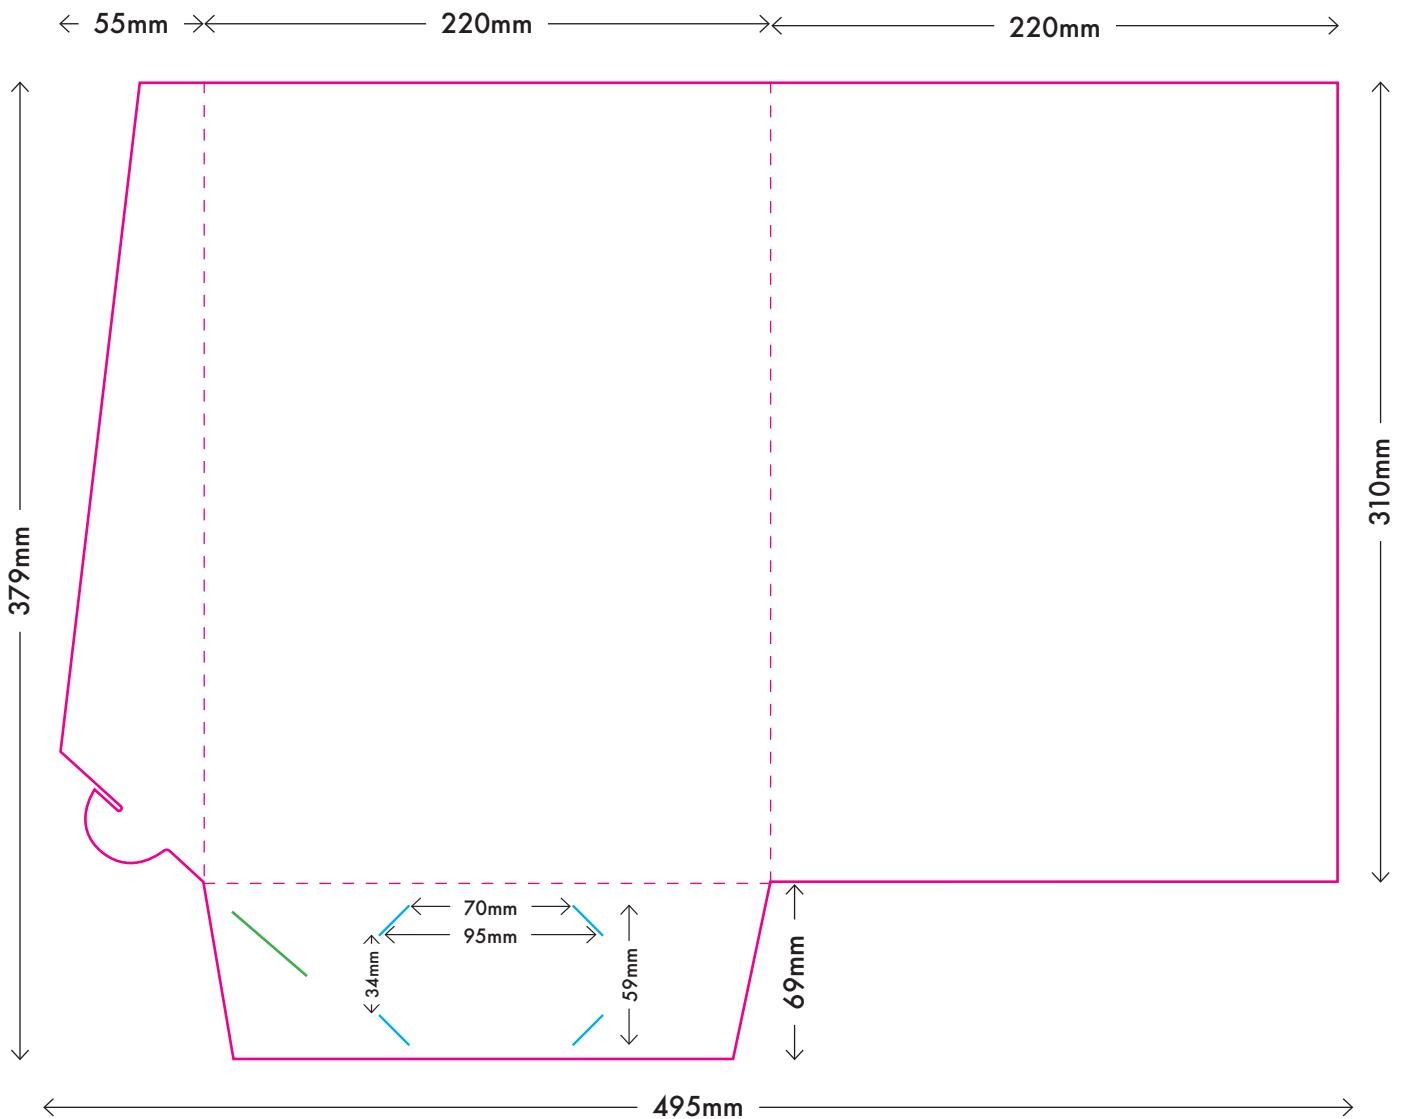

A4 Standard Single Gusset

Folded size: 220mm x 310mm

Trim Line

Folds

Locking tab slit

Business card slits

This is a visual representation. It is not true to size, and is not to be used to set up artwork.