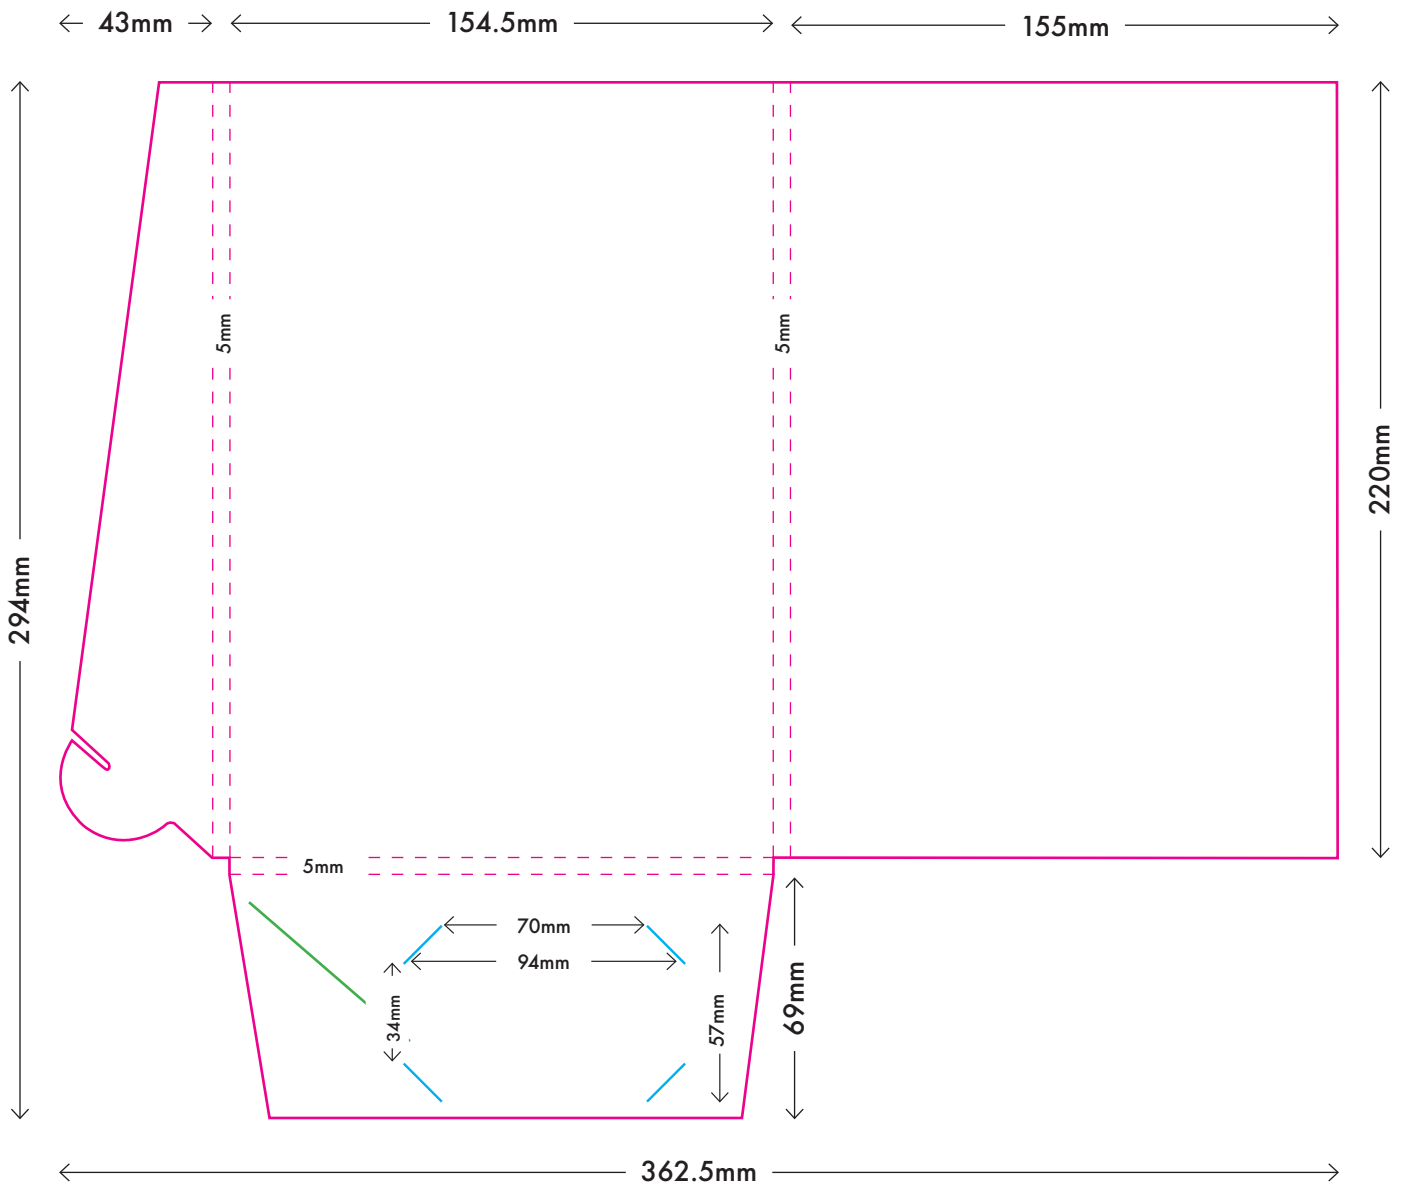

# A5 Standard Double Gusset

5mm Gusset

Folded size: 155mm x 220mm

Trim Line

Folds

Locking tab slit

Business card slits

This is a visual representation. It is not true to size, and is not to be used to set up artwork.