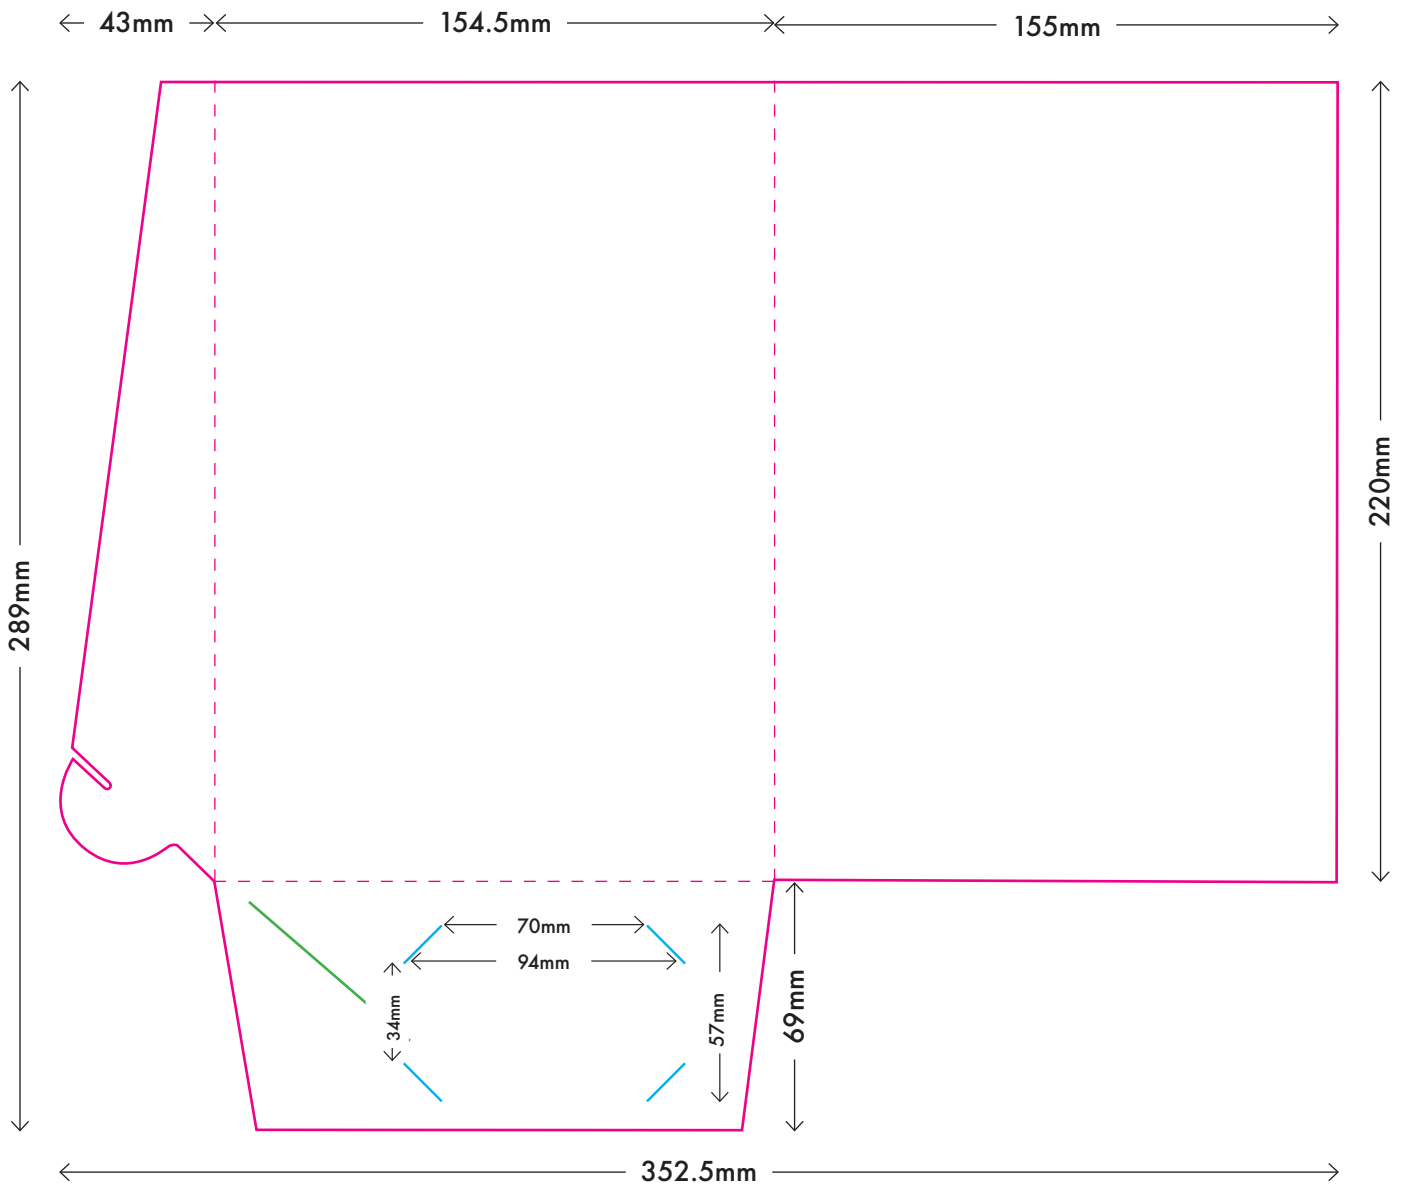

A5 Standard Single Gusset

Folded size: 155mm x 220mm

Trim Line

Folds

Locking tab slit

Business card slits

This is a visual representation. It is not true to size, and is not to be used to set up artwork.